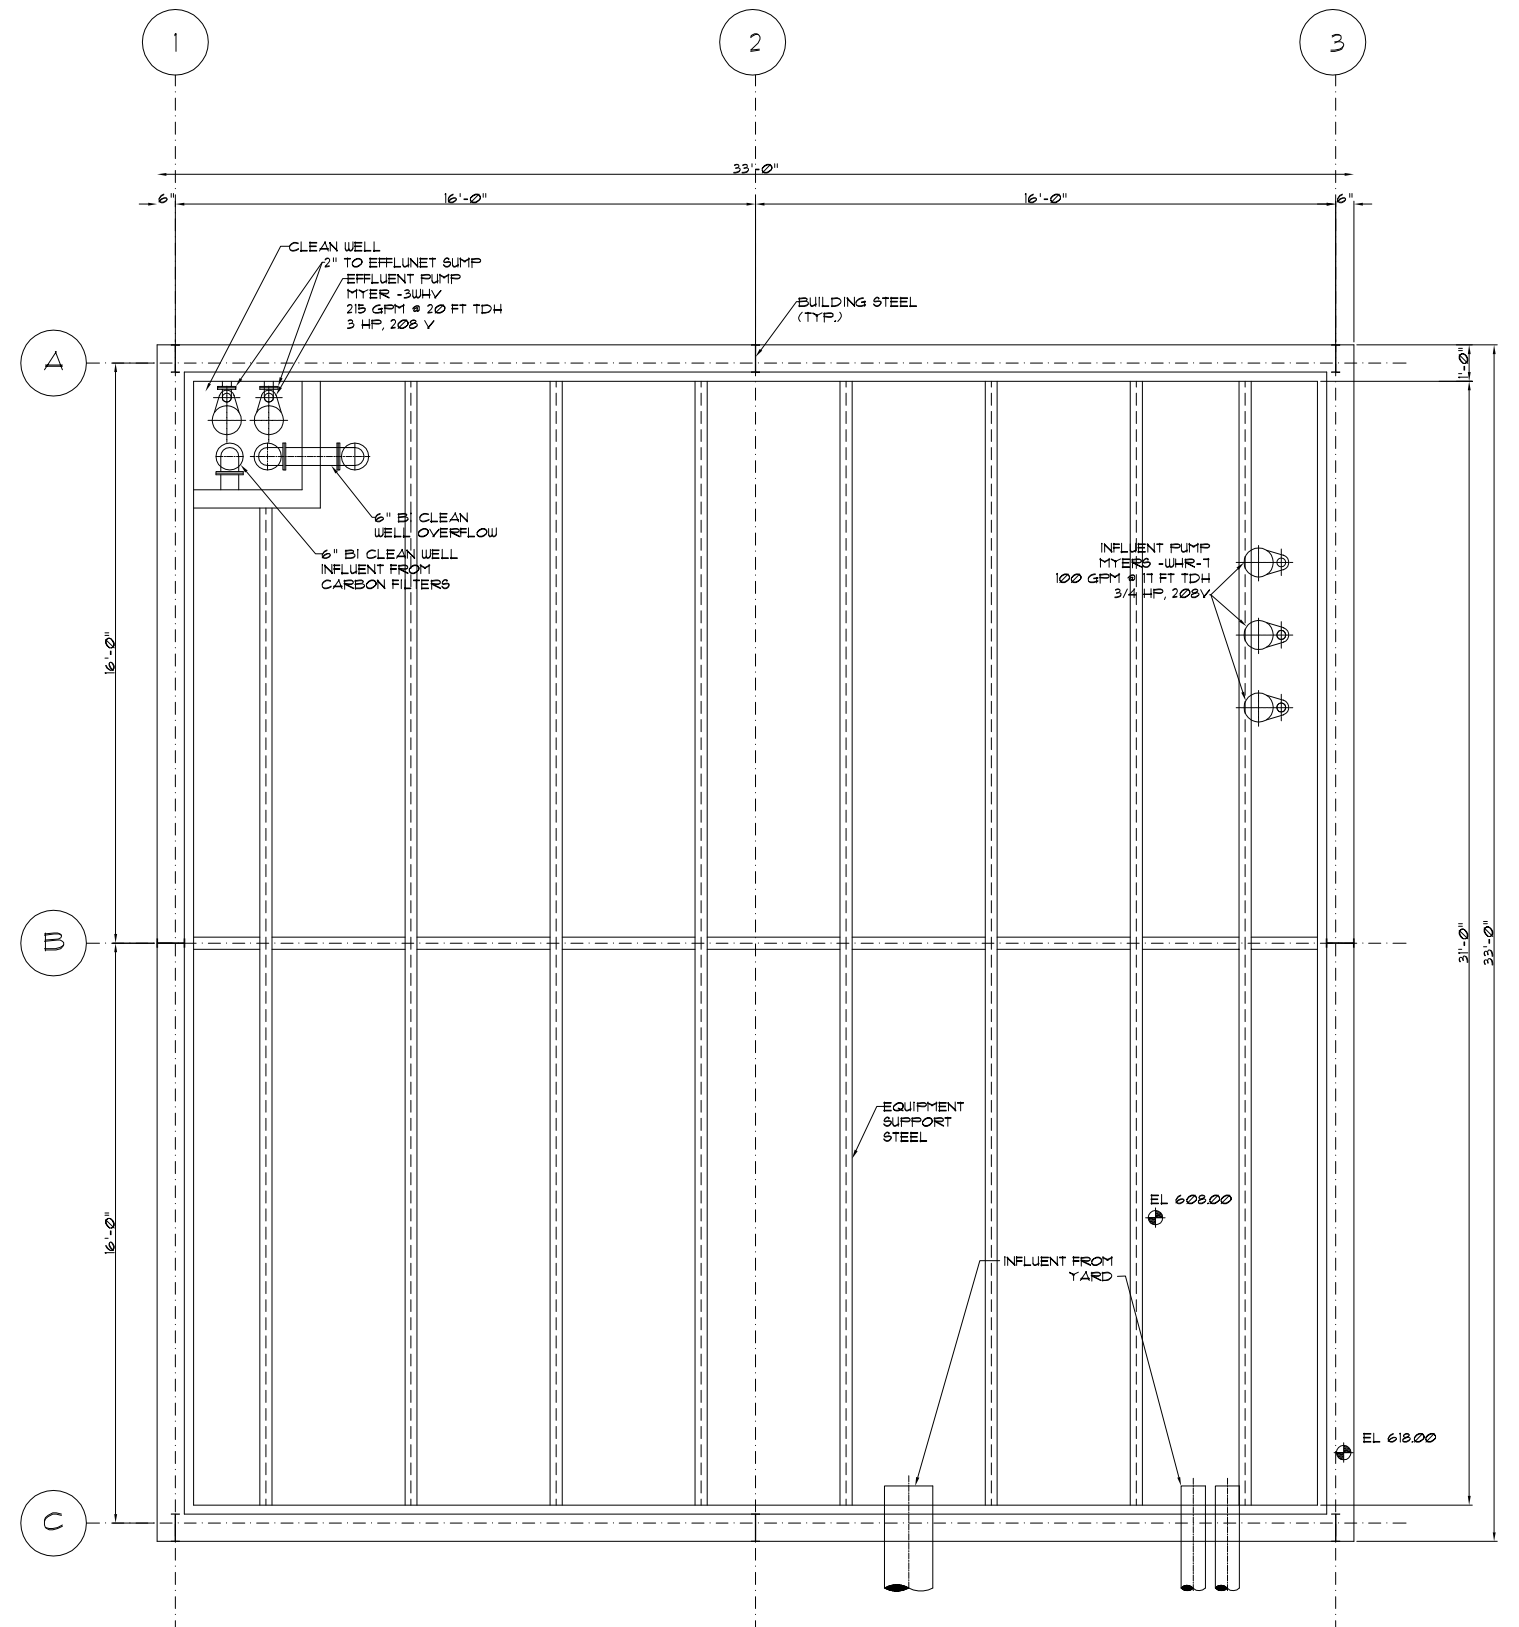

**EQUIPMENT LAYOUT (EL.= 618.00)**

SCALE= 3/8"=1'-0"

**EQUIPMENT LAYOUT (EL.= 608.00)**

SCALE= 3/8"=1'-0"